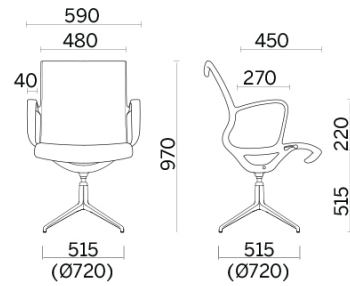

Soul

Soul is a seat with a soft and well-defined profile, featuring a strong ergonomic and structural component. Made in a single mould, it is composed of a single-shell frame with maximum strength, built-in armrests. It can be used as a small armchair in a waiting room, or chair for meeting rooms or office areas.

Projects

Vishay, Israele, Israel (2015)

Models

Meeting 4
star base

Meeting 4
star base with
armrests

Meeting 5
star base

Meeting 5
star base with
armrests

Materials and colours