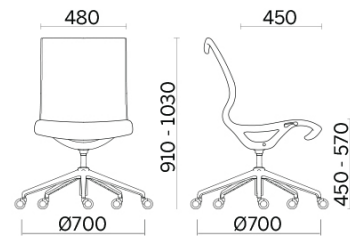

Soul

Soul is a seat with a soft and well-defined profile, featuring a strong ergonomic and structural component. Made in a single mould, it is composed of a single-shell frame with maximum strength, built-in armrests. It can be used as a small armchair in a waiting room, or chair for meeting rooms or office areas.

Projects

Vishay, Israele, Israel (2015)

Models

Meeting 4
star base

Meeting 4
star base with
armrests

Meeting 5
star base

Meeting 5
star base with
armrests

Materials and colours