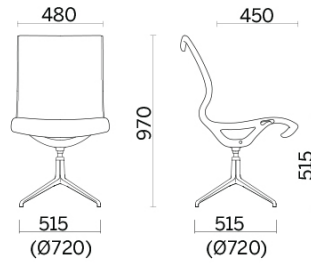

Models

Meeting 4
star base