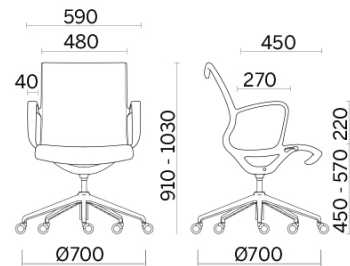

Soul

Soul is a seat with a soft and well-defined profile, featuring a strong ergonomic and structural component. Made in a single mould, it is composed of a single-shell frame with maximum strength, built-in armrests. It can be used as a small armchair in a waiting room, or chair for meeting rooms or office areas.

Projects

Vishay, Israele, Israel (2015)

Models

Meeting 4
star base

Meeting 4
star base with
armrests

Meeting 5
star base

Meeting 5
star base with
armrests

Materials and colours