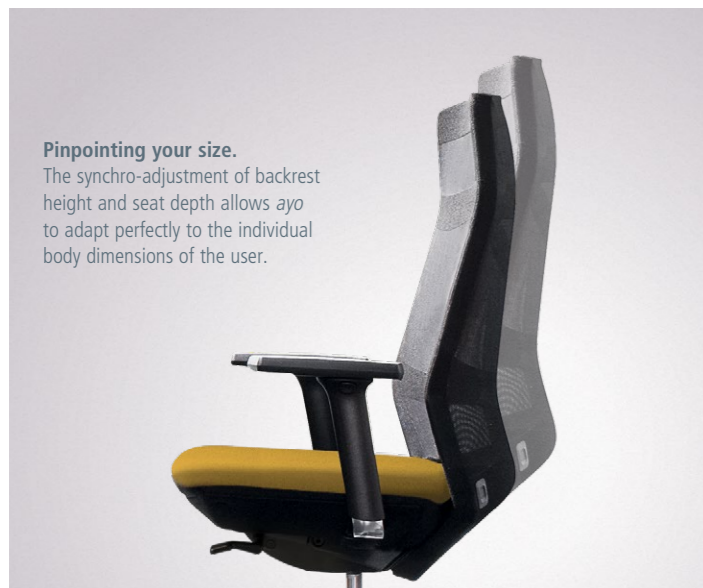

Suits: your body's dimensions are the measure of all things for *ayo*. There is synchro-adjustment of seat depth and backrest height, which means that *ayo* can be perfectly adapted to your body size. And the synchro-mechanism, which is a new and ultra-sensitive development, ensures that the seat and back move in perfect relation to one another – dynamic seating at its best. You define the backrest pressure – at your convenience, with a few turns of the lateral hand-wheel.

Rich in detail.

Optional.

Dynamic seating.
Synchro-tilt mechanism with perfect harmony of both the seat and back movement, which can be locked in several positions. The seat tilts forward an additional 3° with a quick tension spring adjustment at the side.

Stepless up and down adjustment.
Stepless adjustable seat height with a type-tested gas spring with depth suspension.

Pinpointing your size.
The synchro-adjustment of backrest height and seat depth allows you to adapt perfectly to the individual body dimensions of the user.

Climate comfort seat.
Double mesh covering, perforated seat foam and elastic suspension are breathable and work to regulate temperature and moisture.

Adjustable in three dimensions.
The height and depth of the multifunctional arms are adjustable, the gel-cushioned pad can also be rotated.