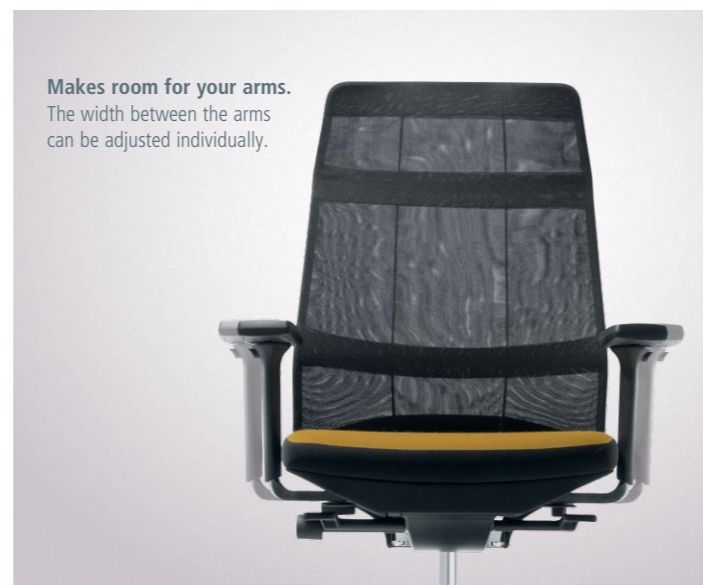

Suits: your body's dimensions are the measure of all things for *ayo*. There is synchro-adjustment of seat depth and backrest height, which means that *ayo* can be perfectly adapted to your body size. And the synchro-mechanism, which is a new and ultra-sensitive development, ensures that the seat and back move in perfect relation to one another – dynamic seating at its best. You define the backrest pressure – at your convenience, with a few turns of the lateral hand-wheel.

Stepless up and down adjustment.
Stepless adjustable seat height with a type-tested gas spring with depth suspension.

Pinpointing your size.
The synchro-adjustment of backrest height and seat depth allows you to adapt perfectly to the individual body dimensions of the user.

Climate comfort seat.
Double mesh covering, perforated seat foam and elastic suspension are breathable and work to regulate temperature and moisture.

Adjustable in three dimensions.
The height and depth of the multifunctional arms are adjustable, the gel-cushioned pad can also be rotated.

Makes room for your arms.
The width between the arms can be adjusted individually.

Swivel chair

5511 with multifunctional arms
5512 with height adjustable arms
-101 seat upholstered, back with black mesh
-103 seat and back upholstered
H 1035 – 1205 / SH 410 – 530 / W 670 / D 670